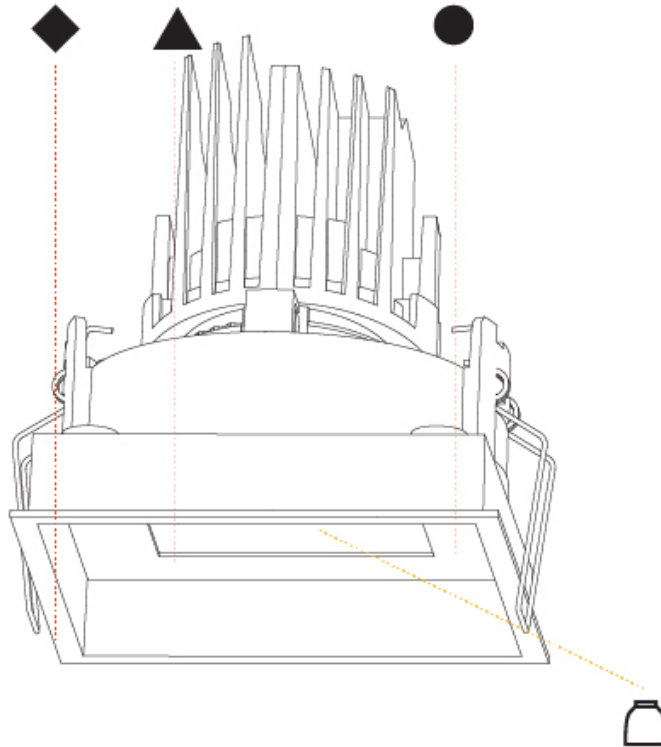

BIONIQ SQUARE ADJUSTABLE COMFORT RECESSED

A35551-

PROJECT _____

TYPE _____

SPECIFIER _____

QUANTITY _____

DATE _____

A