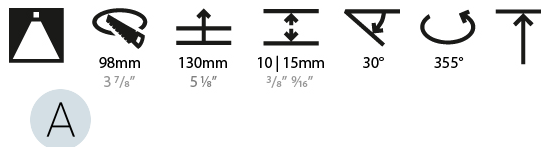

GENERAL

Series: Bioniq
Subseries: Bioniq Square Pinhole
Brand: Prolight
Division: Architectural
Mounting Type: Recessed
Mounting Location: Ceiling
Subcategory: Downlight

PHYSICAL

Shape: Square
Length (mm): 107
Length (in): 4 ³/₁₆"
Width (mm): 107
Width (in): 4 ³/₁₆"
Depth (mm): 112
Depth (in): 4 ⁷/₁₆"
Ceiling Thickness (mm): 10 / 12.5 / 15
Ceiling Thickness (in): 3/8 or 1/2 or 9/16
Min. Recessing Depth (mm): 130
Min. Recessing Depth (in): 5 ¹/₈"
Light Distribution: Adjustable / Downlight
Weight (kg): 0.463
Weight (lbs): 1.02
Fixture Finish: SSR / BKV / CWI / CRY / HAB / LAG / UFT / ITA / RUA / RUR / MIC / FTG / MYG / TWT / LOD / PUS / FRO / FUP / KIA / POP / BLS / SPG / MEY / GOH / GUM / CHC / COM / ABZ / JAG / OBR / MOS / ROR
Fixture Material: Aluminum Die Cast
Cut-out Measurements: 98mm / 3 7/8"

ELECTRICAL

Lamp Type: LED (Zhaga Standard)
Total Output Wattage (W): 15
Dimming: Dali Dimming
Driver Included: No
Driver Location: Recessed Housing
Driver Type: Constant Current - 120Vac
Housing: See components
Input Voltage (V): 120
Constant Current (MA): 350

LED

Number of LEDs: 1
Color Temperature (°K): Warm Dim
Max. Delivered Lumen (lm): 760
Nominal Lumen (lm): 1140
CRI: >90 CRI
Lamp Life (hrs): 50000

OPTICAL

Reflector°: 20 / 40 / 60
Adjustability: Rotational 355°; Tilt 30°

RATINGS AND CERTIFICATIONS

Certified By: Certified for North American Standards
IP rating: IP20