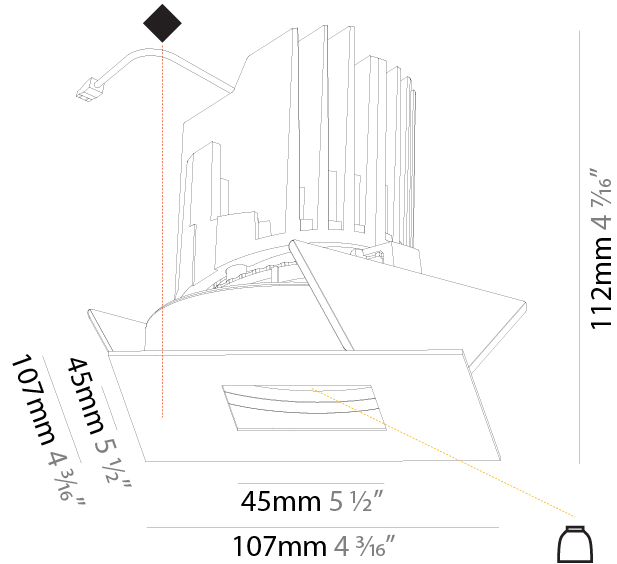

GENERAL

Series: Bioniq
Subseries: Bioniq Square Pinhole
Brand: Prolight
Division: Architectural
Mounting Type: Recessed
Mounting Location: Ceiling
Subcategory: Downlight

PHYSICAL

Shape: Square
Length (mm): 107
Length (in): 4 ³/₁₆"
Width (mm): 107
Width (in): 4 ³/₁₆"
Depth (mm): 112
Depth (in): 4 ⁷/₁₆"
Ceiling Thickness (mm): 10 / 12.5 / 15
Ceiling Thickness (in): 3/8 or 1/2 or 9/16
Min. Recessing Depth (mm): 130
Min. Recessing Depth (in): 5 ¹/₈"
Light Distribution: Adjustable / Downlight
Weight (kg): 0.463
Weight (lbs): 1.02
Fixture Finish: SSR / BKV / CWI / CRY / HAB / LAG / UFT / ITA / RUA / RUR / MIC / FTG / MYG / TWT / LOD / PUS / FRO / FUP / KIA / POP / BLS / SPG / MEY / GOH / GUM / CHC / COM / ABZ / JAG / OBR / MOS / ROR
Fixture Material: Aluminum Die Cast
Cut-out Measurements: 98mm / 3 7/8"

ELECTRICAL

Lamp Type: LED (Zhaga Standard)
Total Output Wattage (W): 15
Dimming: Dali Dimming
Driver Included: No
Driver Location: Recessed Housing
Driver Type: Constant Current - 120Vac
Housing: See components
Input Voltage (V): 120
Constant Current (MA): 350

LED

Number of LEDs: 1
Color Temperature (°K): Warm Dim
Max. Delivered Lumen (lm): 760
Nominal Lumen (lm): 1140
CRI: >90 CRI
Lamp Life (hrs): 50000

OPTICAL

Reflector°: 20 / 40 / 60
Adjustability: Rotational 355°; Tilt 30°

RATINGS AND CERTIFICATIONS

Certified By: Certified for North American Standards
IP rating: IP20